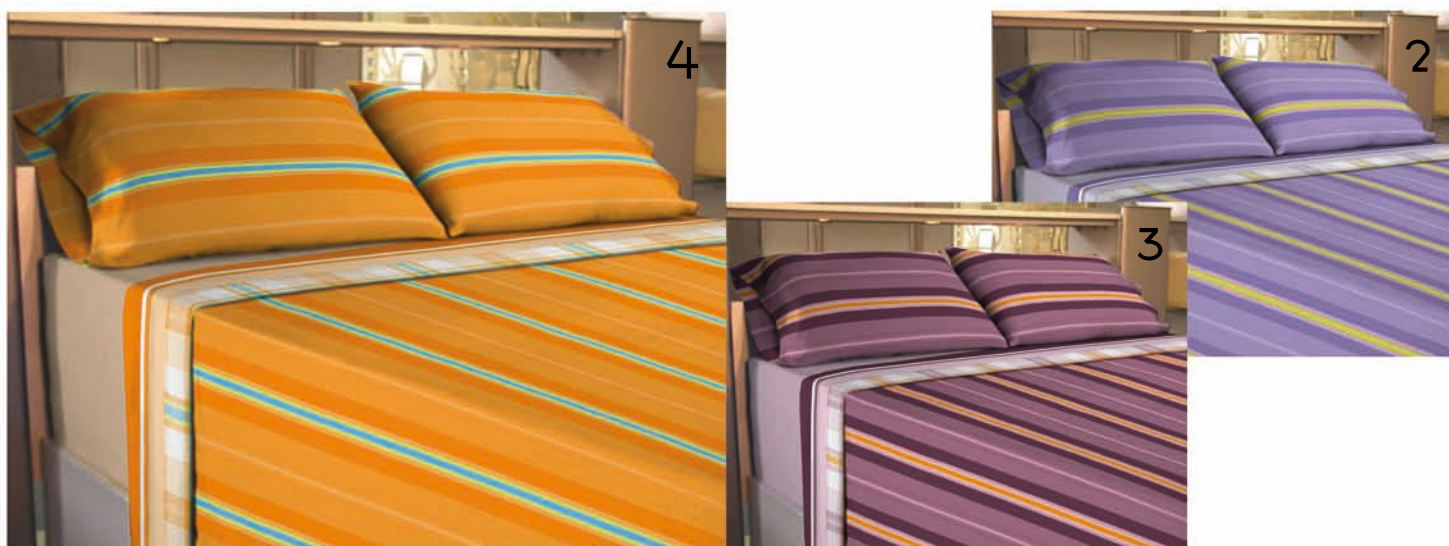

# Juego de Sábanas SPAZIO.

Ref. 3105 – Medida 90  
Ref. 3106 – Medida 105  
Ref. 3107 – Medida 135  
Ref. 3108 – Medida 150

ref: **TD100614**

ref: **DARWIN TD100608**

ref: **TD100453**

# Juego de Sábanas SPAZIO.

Ref. 3105 – Medida 90  
Ref. 3106 – Medida 105  
Ref. 3107 – Medida 135  
Ref. 3108 – Medida 150

ref: **TD100636**

ref: **ELBOURNE TD100650**

ref: **PERTH TD100629**